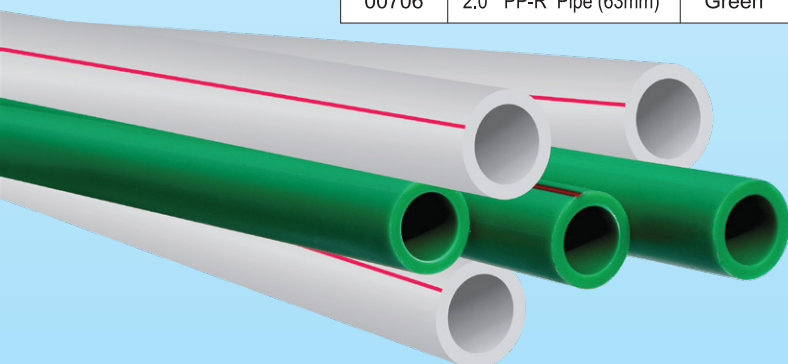

PP-R Pipe

CODE	PRODUCT NAME	COLOR	THICKNESS/MM	LENGTH (FEET)
00701	1/2" PP-R Pipe (20 mm)	Green	2.8	10
00702	3/4" PP-R Pipe (25mm)	Green	3.5	10
00703	1.0" PP-R Pipe (32mm)	Green	4.4	10
00704	1.25" PP-R Pipe (40mm)	Green	4.5	10
00705	1.5" PP-R Pipe (50mm)	Green	5.6	10
00706	2.0" PP-R Pipe (63mm)	Green	7.1	10