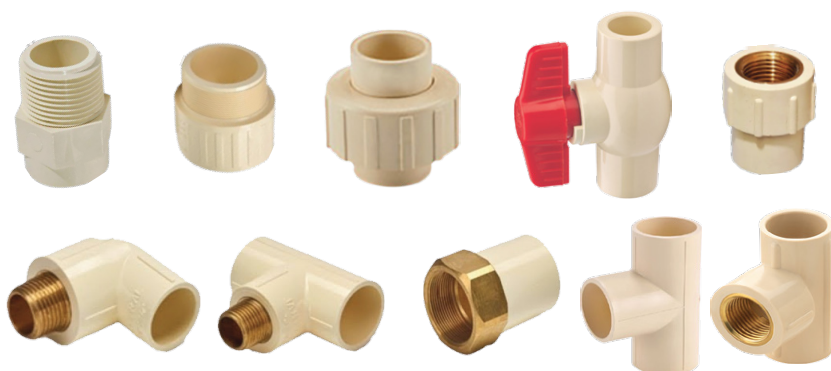

N. MOHAMMAD CPVC PIPE

Size	Thickness
CPVC 1/2" (15mm) x 10 RFT - SDR-11	1.7
CPVC 1/2" (15mm) x 10 RFT - SDR-13.5	1.4
CPVC 3/4" (20mm) x 10 RFT - SDR-II	2.0
CPVC 3/4" (20mm) x 10 RFT - SDR-13.5	1.7
CPVC 1" (25mm)x 10 RFT - SDR-II	2.6
CPVC 1" (25mm) x 10 RFT - SDR-13.5	2.1
CPVC 1.25" (32mm) x 10 RFT - SDR-II	3.2
CPVC 1.25" (32mm) x 10 RFT - SDR-13.5	2.6
CPVC 1.5" (40mm) x 10 RFT - SDR-II	3.8
CPVC 1.5" (40mm) x 10 RFT - SDR-13.5	3.1
CPVC 2" (50mm) x 10 RFT - SDR-II	4.9
CPVC 2" (50mm) x 10 RFT - SDR-13.5	4.0

Name	Available Size	Color
CPVC Socket	1/2" - 2"	White
CPVC Reducing Socket	3/4" x 1/2" - 1 1/2" x 1"	White
CPVC Adapter (Male)	3/4" - 1" - 3/4" x 1/2"	White
CPVC Adapter (Female)	3/4" - 1"	White
CPVC 90° Elbow	1/2" - 2"	White
CPVC Tee	1/2" - 2"	White
CPVC Reducing Tee	3/4" x 1/2" x 3/4" - 1 1/2" x 1 1/2" x 1"	White
CPVC Cross Tee	1/2" - 2"	White
CPVC Reducing Bush	3/4" x 1/2" - 2" x 3/4"	White
CPVC End Cap	1/2" - 2"	White
CPVC Plug	1/2" - 3/4"	White
CPVC Union (Female)	3/4" - 1 1/2"	White
CPVC Union (Male)	3/4" - 1 1/2"	White
CPVC Brass Socket (Female)	3/4" - 3/4" x 1/2"	White
CPVC Hexagonal Brass Socket (Female)	1" - 1 1/2"	White
CPVC Brass Socket (Male)	3/4" - 1"	White
CPVC 90° Brass Elbow (Female)	3/4" x 1/2" - 1" x 1/2"	White
CPVC 90° Brass Elbow (Male)	1/2" x 1/2" - 3/4" x 1/2"	White
CPVC Brass Tee	3/4" x 1/2" x 3/4" - 1" x 3/4"	White
CPVC Ball Valve (Butterfly)	1/2" - 1"	White